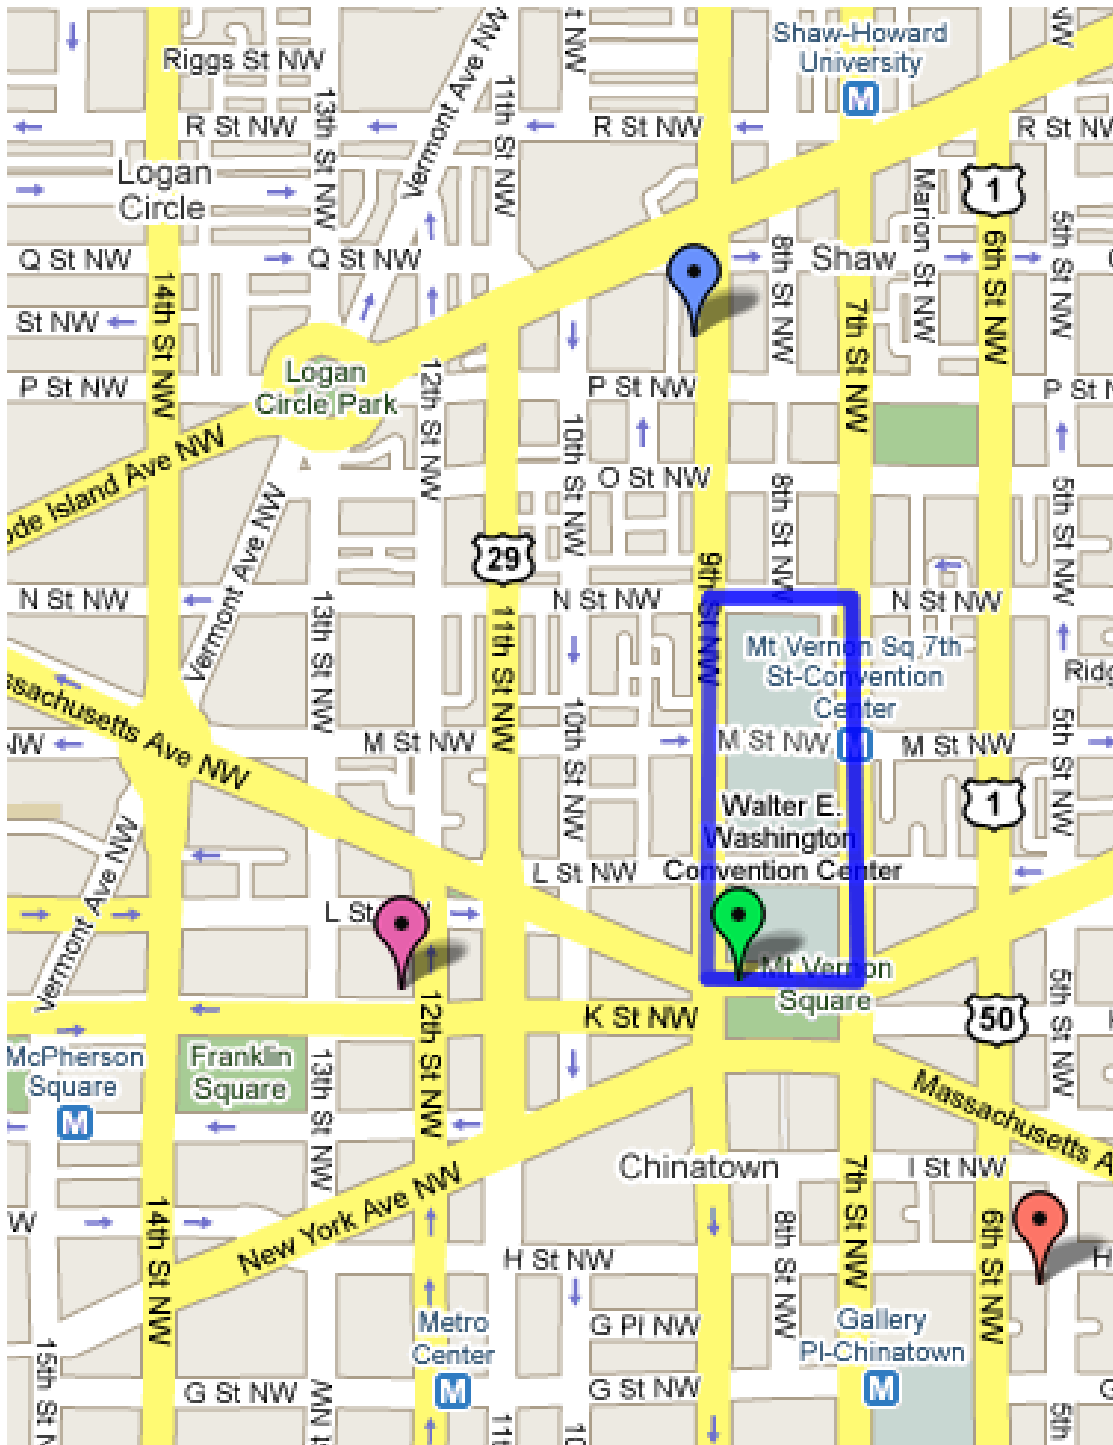

The Mobilization to End Poverty – Important Locations

[Shiloh Baptist Church](#)

1510 9th St NW Washington, DC 20001

[Walter E. Washington Convention Center](#)

801 Mt Vernon Pl NW Washington, DC 20001

[Red Roof Inn](#)

500 H St NW Washington, DC 20001

[Four Points Sheraton](#)

1201 K St NW Washington, DC 20005